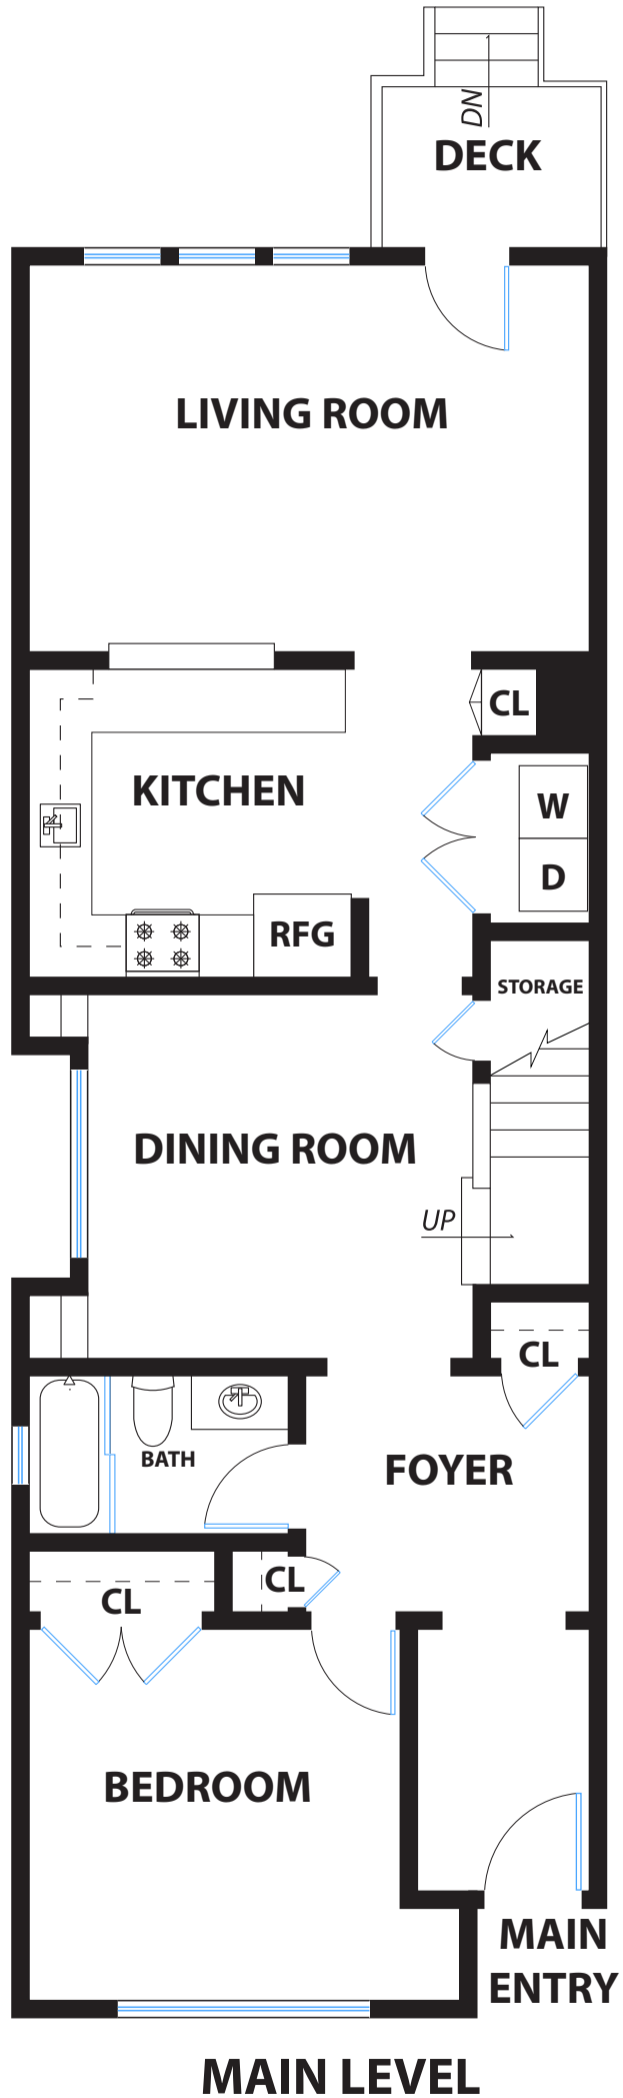

4945 SHAFTER AVENUE

OAKLAND

PRESENTED BY : ANNE KELLER
DRE# : 01883300

DISCLAIMER: RENDERING BY OPEN HOMES PHOTOGRAPHY. ALL MEASUREMENTS ARE APPROXIMATE AND MAY NOT BE EXACT.
DO NOT RELY ON THE ACCURACY OF THIS FLOOR PLAN WHEN DETERMINING THE PRICE OF A PROPERTY OR MAKING DECISIONS
REGARDING BUYING OR SELLING OF PROPERTIES WITHOUT INDEPENDENT VERIFICATION.