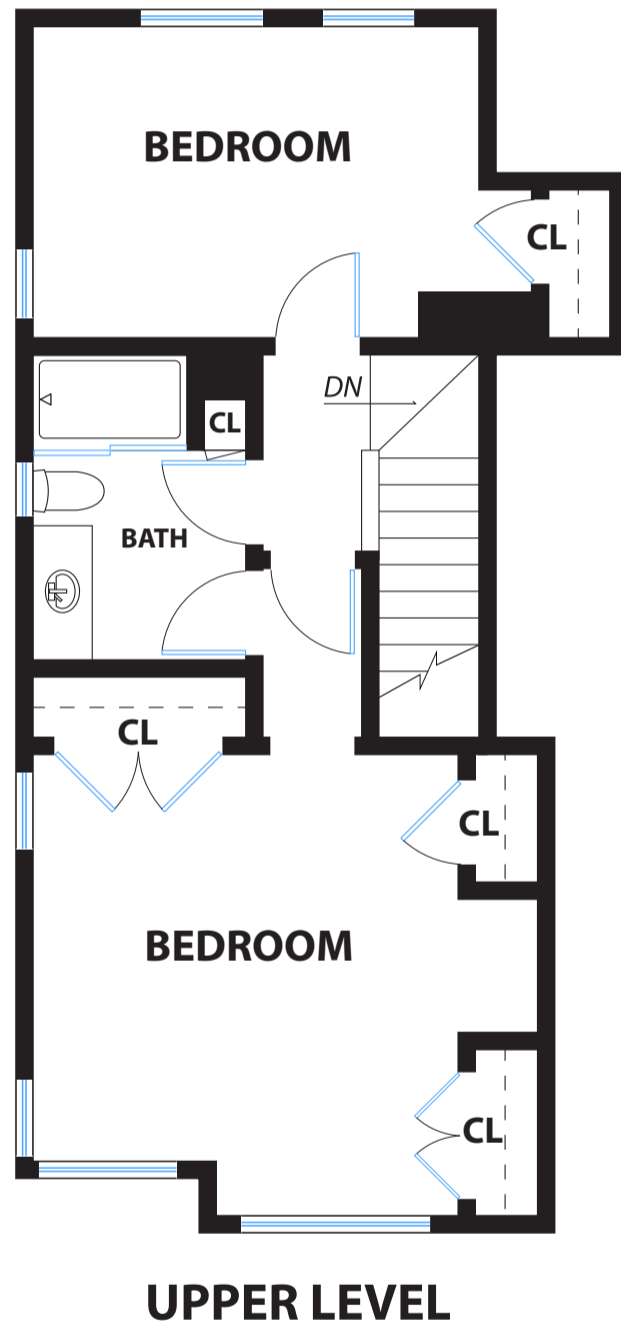

4945 SHAFTER AVENUE

OAKLAND

PRESENTED BY : ANNE KELLER
DRE# : 01883300

DISCLAIMER: RENDERING BY OPEN HOMES PHOTOGRAPHY. ALL MEASUREMENTS ARE APPROXIMATE AND MAY NOT BE EXACT.
DO NOT RELY ON THE ACCURACY OF THIS FLOOR PLAN WHEN DETERMINING THE PRICE OF A PROPERTY OR MAKING DECISIONS
REGARDING BUYING OR SELLING OF PROPERTIES WITHOUT INDEPENDENT VERIFICATION.